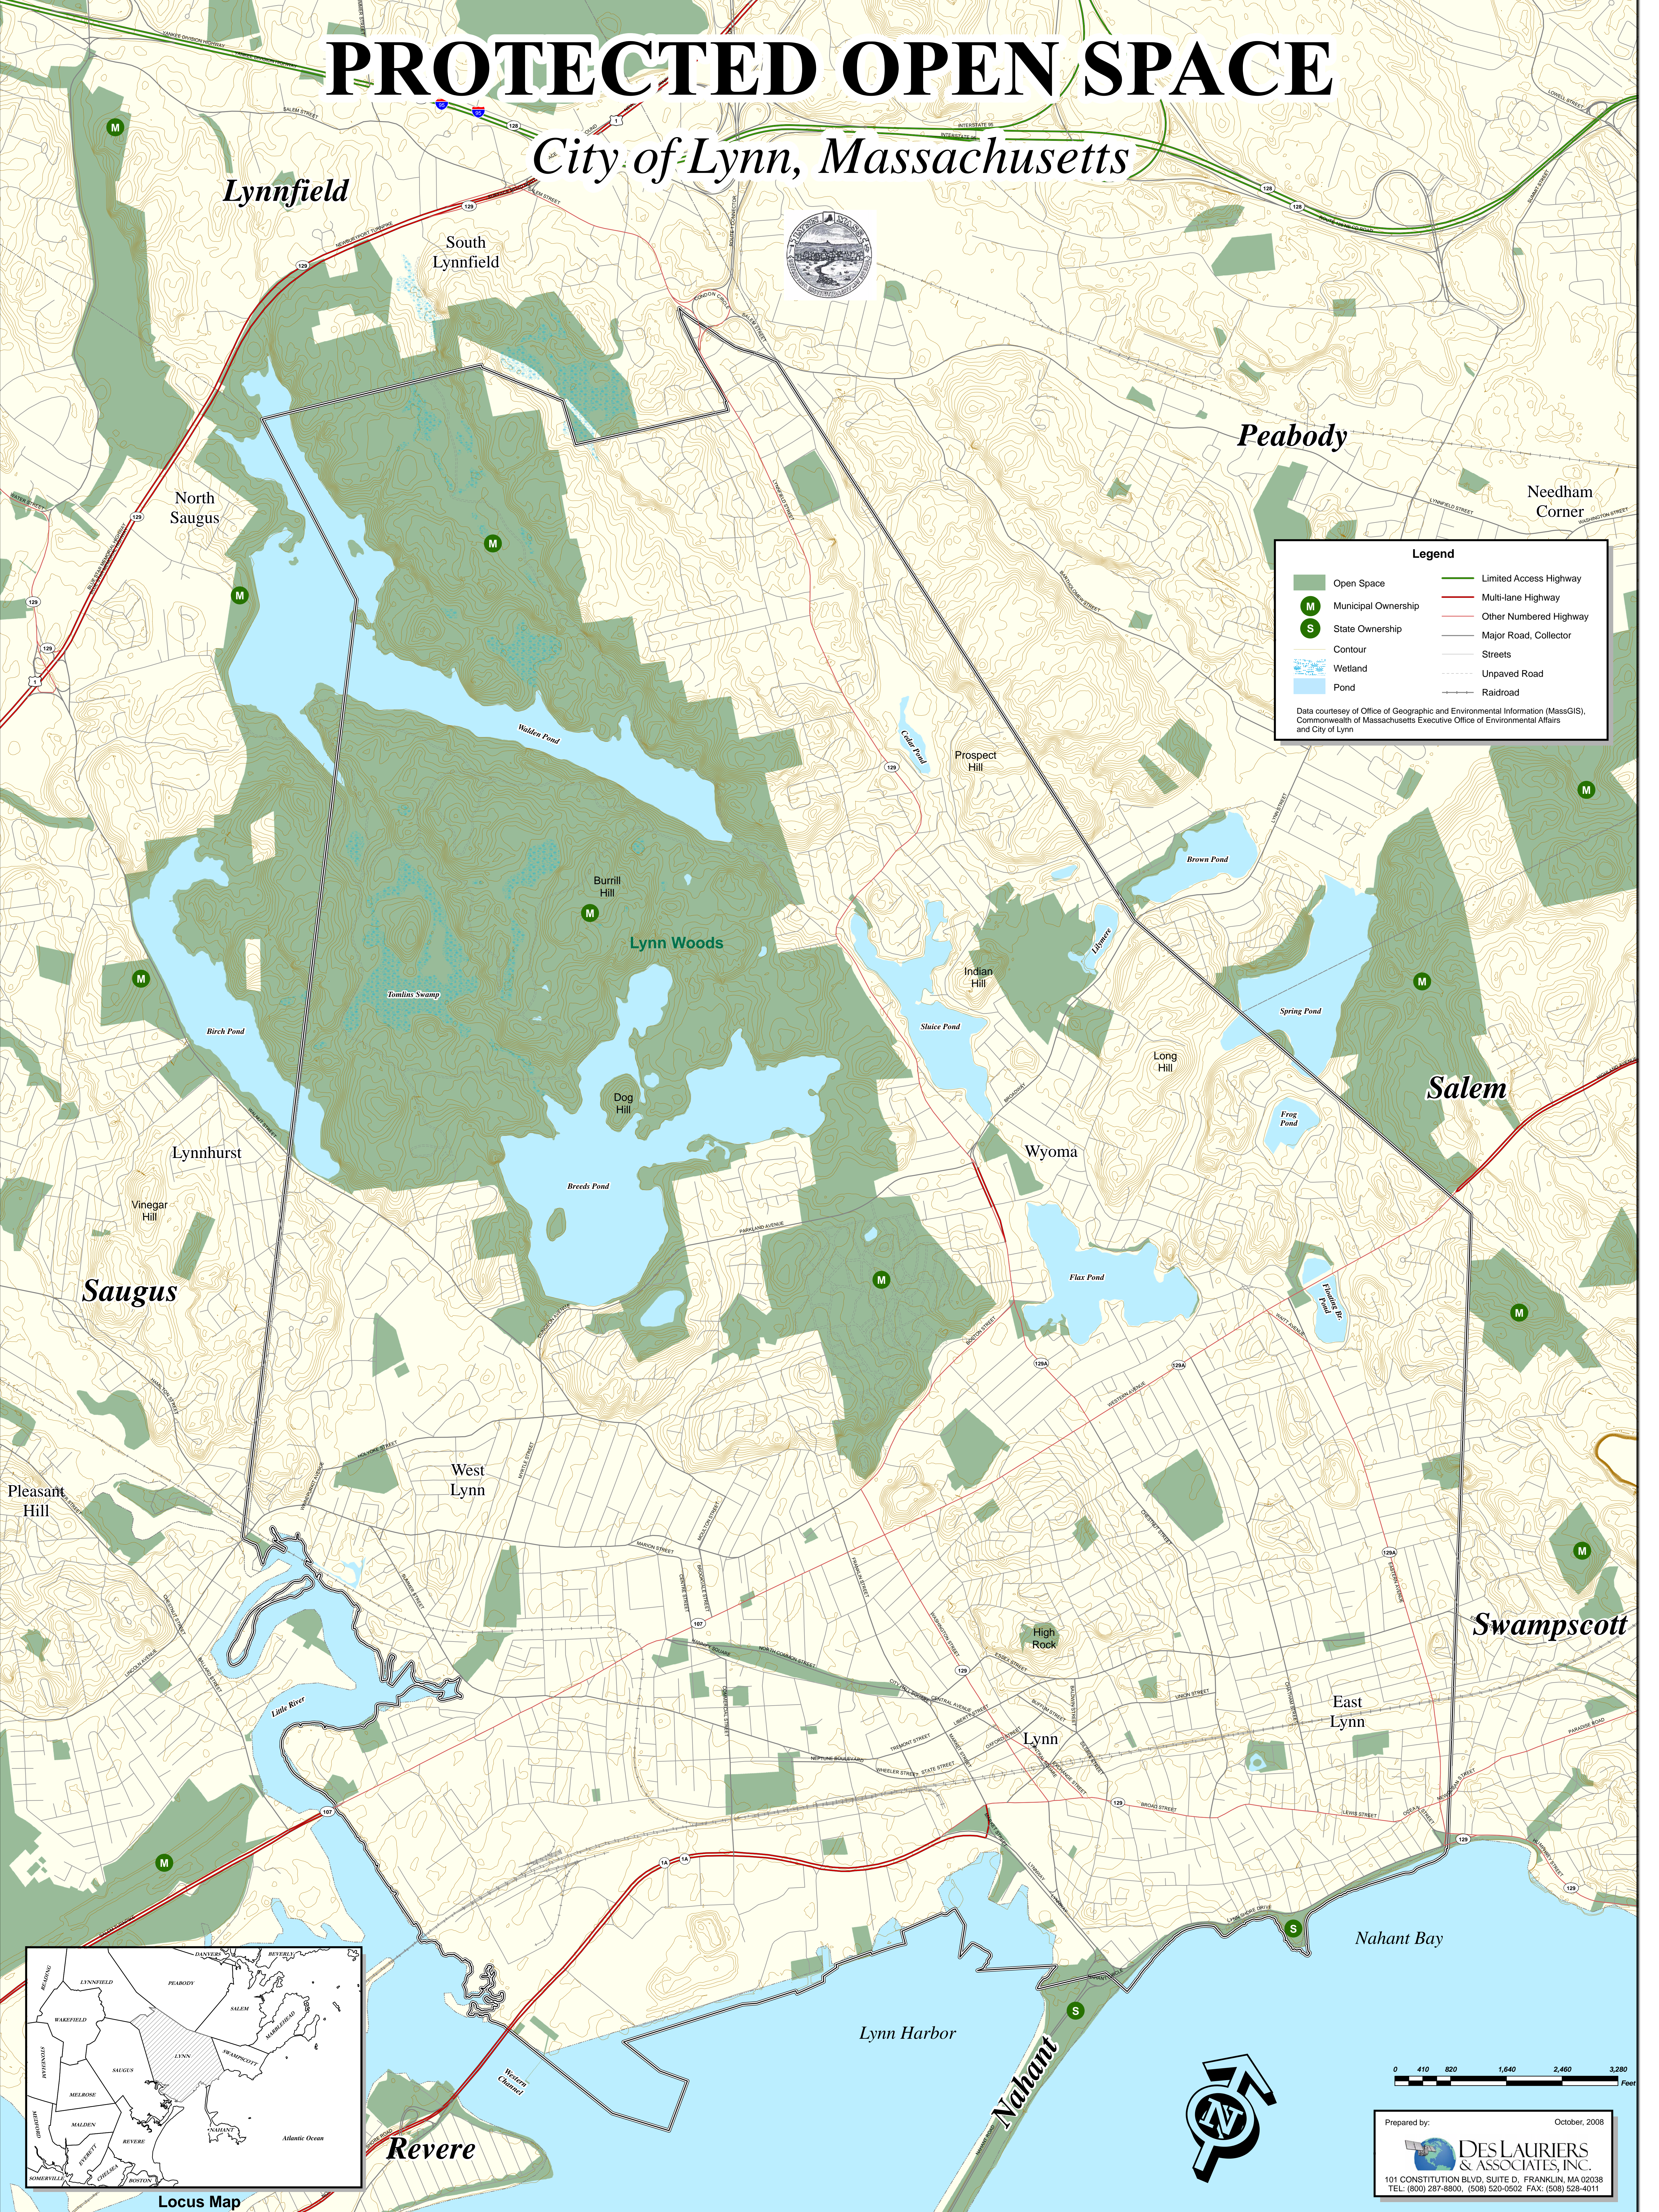

PROTECTED OPEN SPACE

City of Lynn, Massachusetts

Legend

Open Space	Limited Access Highway
Municipal Ownership	Multi-lane Highway
State Ownership	Other Numbered Highway
Contour	Major Road, Collector
Wetland	Streets
Pond	Unpaved Road
	Railroad

Data courtesy of Office of Geographic and Environmental Information (MassGIS), Commonwealth of Massachusetts Executive Office of Environmental Affairs and City of Lynn

Prepared by: **DES LAURIERS & ASSOCIATES, INC.**
101 CONSTITUTION BLVD, SUITE D, FRANKLIN, MA 02038
TEL: (800) 287-8800, (508) 520-0502 FAX: (508) 528-4011

October, 2008